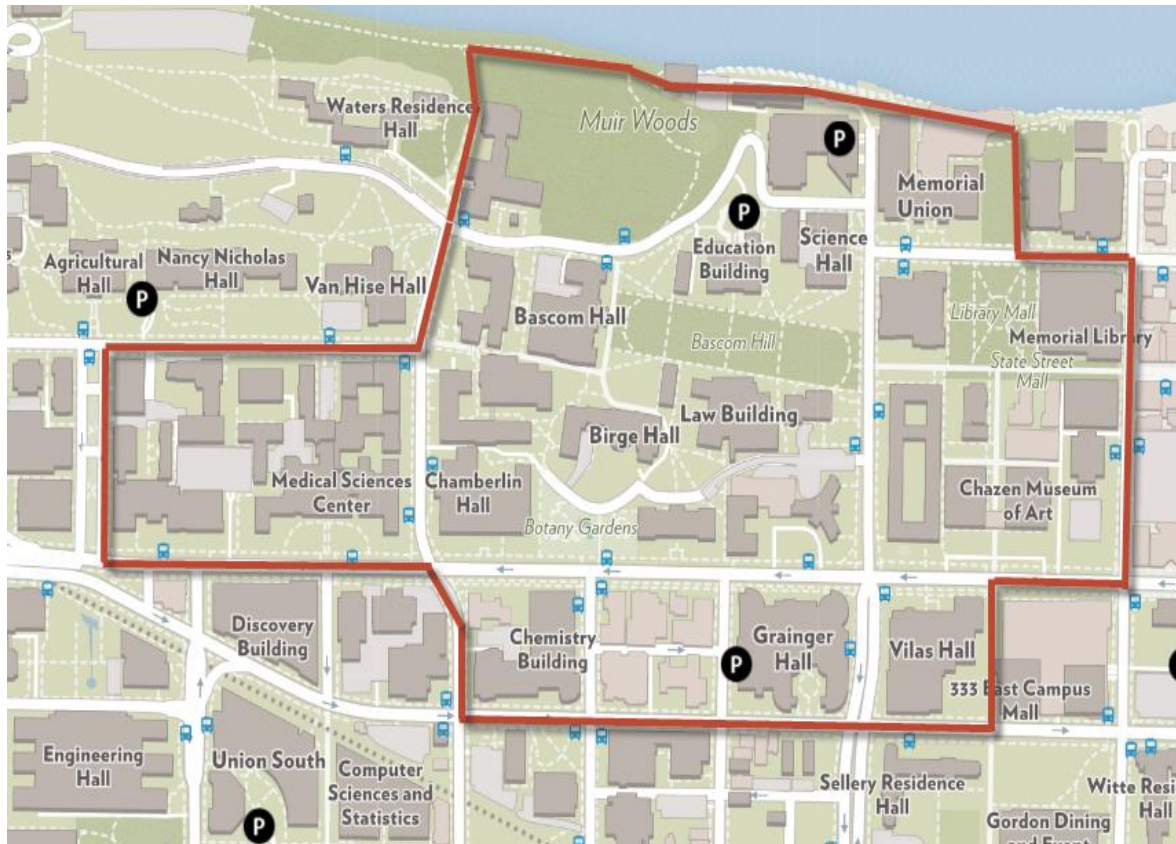

Henry Mall Walk 2

Distance

— 2 miles

Estimated Time

30-50 minutes

Estimated Steps

4,000

1. Begin at the top of Henry Mall (at the bottom of the stairs outside of Ag Hall). Head east on Linden Dr.
2. When you reach N. Charter St. turn left, heading north. Continue on N. Charter St., walking between Elizabeth Waters and Social Science to enter the Lakeshore Walking Path.
3. Once on the Lakeshore Walking Path, turn right (east) towards Memorial Union.
4. Continue on the path, walking behind Memorial Union. Turn right, heading south, between Alumni Park and Memorial Union.
5. Take a left on Langdon St. and a right on N. Lake St.
6. Walk south down N. Lake St. and then take a right at University Ave.
7. Take a left on East Campus Mall and continue towards W. Johnson St.
8. Turn right on W. Johnson and continue west.
9. After passing the Chemistry building, turn right onto N. Charter St.
10. Turn left on University and head west towards Henry Mall.
11. Once you reach Henry Mall, turn right and proceed north to the bottom of the stairs outside Ag Hall.