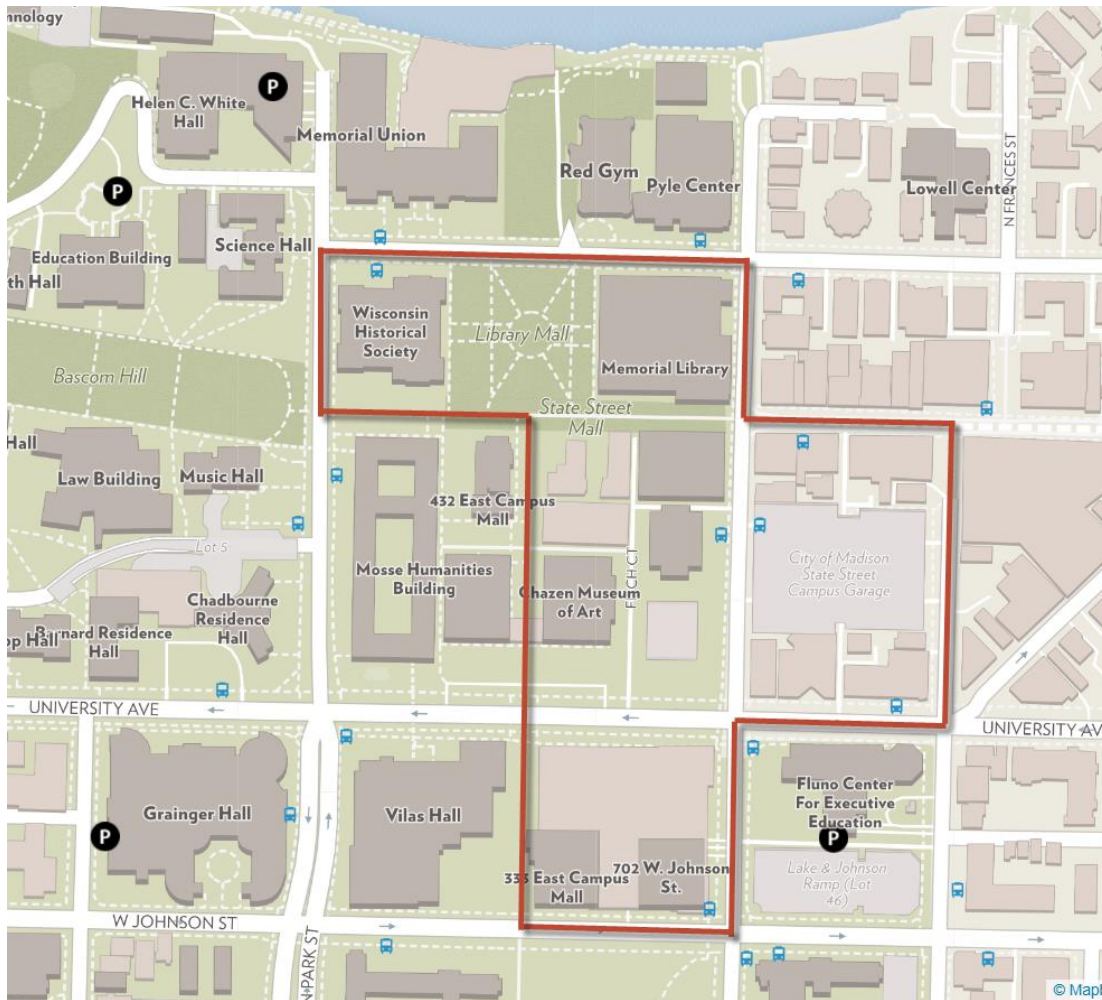

## WALKING MAP

# Library Mall Walk

### Distance

— 1 mile

### Estimated Steps

**2,000**

1. Begin at Library Mall outside of Memorial Union. Head east down Langdon St.
2. Turn right on N. Lake St. and continue south towards State St.
3. When you reach State St., turn left (east).
4. Turn right on N. Frances St. (between Colectivo and State Street Brats).
5. Continue on N. Frances St. for one block and then turn right on University Ave.
6. Continue west on University Ave. and turn left on N. Lake St.
7. Turn right onto W. Johnson. Walk west for one block and then turn right on East Campus Mall.
8. Once you get to Library Mall, turn left on State Street Mall and right on N. Park (circling the Wisconsin Historical Society).
9. Turn right on Langdon St. and continue towards Memorial Union and Library Mall.